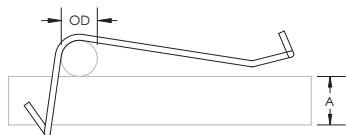

Cable Tray to Strut Clip

- Fastens cable tray to strut

Material: Stainless Steel 301

Part Number	Article Number	Outer Diameter OD	A
WCTM	181996	5 mm	8 mm

WARNING

ERICO products shall be installed and used only as indicated in ERICO's product instruction sheets and training materials. Instruction sheets are available at www.erico.com and from your ERICO customer service representative. Improper installation, misuse, misapplication or other failure to completely follow ERICO's instructions and warnings may cause product malfunction, property damage, serious bodily injury and death.