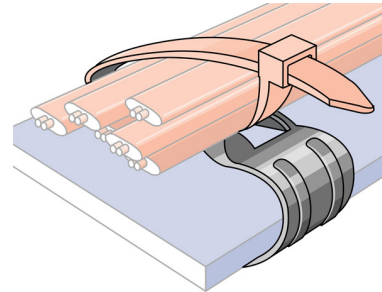

# LB3B Cable Snap Clip

- Attaches multiple cable runs to beam or joist

Material: Steel  
Finish: Electrogalvanized

Part Number	Article Number	Flange Thickness FT	Length L	B
LB3B	187390	12 – 20 mm	52 mm	8 mm Max

Cable tie not supplied with clip.