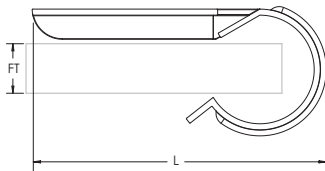

# LB3B Cable Snap Clip

- Attaches multiple cable runs to beam or joist

Material: Steel  
Finish: Electrogalvanized

Part Number	Article Number	Flange Thickness FT	Length L	B
LB3B	187390	12 – 20 mm	52 mm	8 mm Max