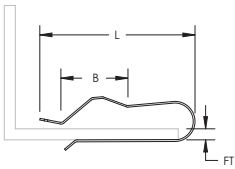

LF4/LF5 Cable Snap Clip

- Supports single run of cable
- Attaches easily to beam or joist

Material: Steel

Finish: Electrogalvanized

Part Number	Article Number	Flange Thickness FT	Length L	B
LF5	187430	6 – 12 mm	49 mm	18 mm