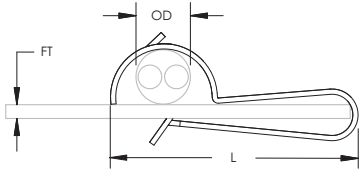

# LR Cable Snap Clip

- Supports single run of cable
- Attaches easily to beam or joist

Material: Steel

Finish: Electrogalvanized

Part Number	Article Number	Flange Thickness FT	Outer Diameter OD	Length L
LR2	187380	6 – 12 mm	8 – 15 mm	36 mm