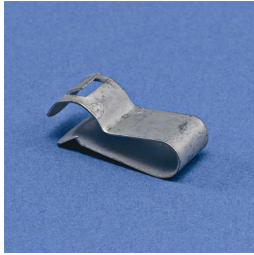

# LR Cable Snap Clip

- Supports single run of cable
- Attaches easily to beam or joist

Material: Steel

Finish: Electrogalvanized

Part Number	Article Number	Flange Thickness FT	Outer Diameter OD	Length L
LR2	187380	6 – 12 mm	8 – 15 mm	36 mm