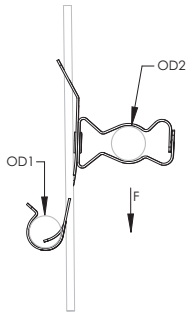

PCS-M Conduit to Wire Clip

- Supports cable and conduit without bending drop wire
- Faster installation than traditional methods

Material: Spring Steel
 Finish: CADDY® ARMOUR

Part Number	Article Number	Outer Diameter 1 OD1	Outer Diameter 2 OD2	Wire Size	Static Load F
6MPCS1	171000	11 – 14 mm	14 – 18 mm	2 – 4 mm	110 N
812PCS1	170990	11 – 14 mm	18 – 30 mm	2 – 4 mm	110 N