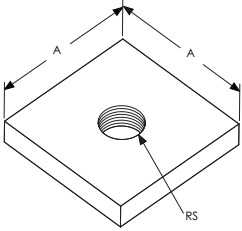

Square Nut for Multi-Function C-Clamp

- Square adapter nut for Wide Mouth Steel C-Clamp
- Exact fit into C-Clamp; nuts do not twist during installation

Material: Steel

Finish: Hot-Dip Galvanized

Part Number	Article Number	Rod Size RS	A
CNM8	336170	M8	28 mm