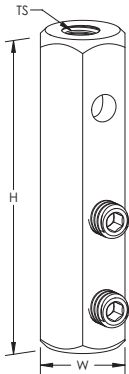

# Air Terminal Base, In-line, Imperial Thread

- Cable to air terminal coupler
- Set screws anchor cable within base

Part Number	Thread Size TS	Height H	Width W	Unit Weight
<b>Material: Aluminum</b>				
LPA32112	1/2 UNC	73.2 mm	19.1 mm	0.040 kg
LPA32158	5/8 UNC	73.2 mm	19.1 mm	0.040 kg
<b>Material: Copper</b>				
LPC32112	1/2 UNC	73.2 mm	19.1 mm	0.166 kg
LPC32138	3/8 UNC	73.2 mm	19.1 mm	0.166 kg
LPC32158	5/8 UNC	73.2 mm	19.1 mm	0.166 kg
<b>Material: Copper – Finish: Tinned</b>				
LPC321L12	1/2 UNC	73.2 mm	19.1 mm	0.166 kg
LPC321L38	3/8 UNC	73.2 mm	19.1 mm	0.166 kg