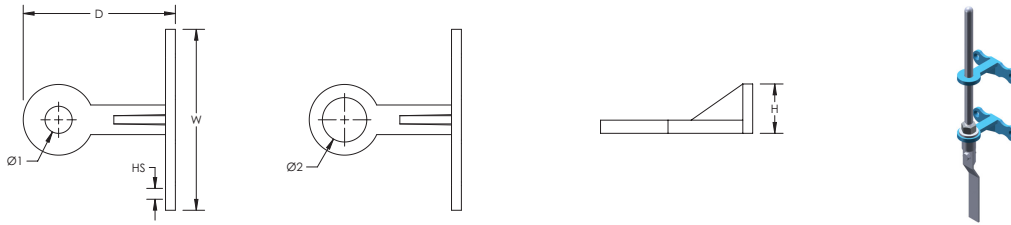

Air Terminal Bracket

- Provides offset mounting point for air terminals
- For use with Air Terminal to Tape Connector

Part Number	Article Number	Diameter 1 Ø1	Diameter 2 Ø2	Depth D	Height H	Width W	Hole Size HS	Unit Weight
Material: Aluminum								
ABR015	711180	16.5 mm	27 mm	92.5 mm	30 mm	110 mm	6.6 mm	0.281 kg
Material: Brass								
CBR015	711190	16.5 mm	27 mm	92.5 mm	30 mm	110 mm	6.6 mm	0.898 kg