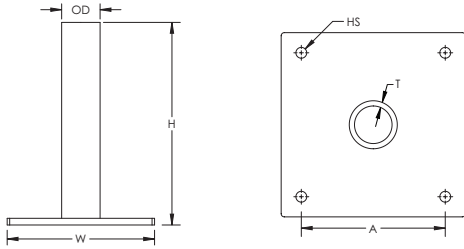

Aluminum Mast with Base for FRP

- For use with fiberglass mast or in-line coupler

Material: Aluminum

Part Number	Article Number	Outer Diameter OD	Height H	Width W	Thickness T	Hole Size HS	A	Unit Weight
MBFRP4.6M	701330	59.3 mm	315 mm	225 mm	6 mm	12.5 mm	175 mm	2 kg