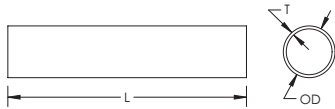

ISODC Fiberglass Mast

- Non-conductive mast section for air terminals using insulated down conductor

Material: Fiberglass

Part Number	Article Number	Length L	Thickness T	Outer Diameter OD	Color	Unit Weight
ISOFRP3M	702087	3.1 m	6.35 mm	50.8 mm	Black	5.9 kg