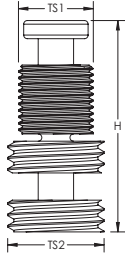

ER2 Mast Terminal Adaptor

- Connects ERICO® SYSTEM 3000 air terminals to ER stainless steel middle mast sections

Material: Brass

Part Number	Article Number	Thread Size 1 TS1	Thread Size 2 TS2	Height H	Unit Weight
INTCPTADM116UN	702301	1/2 BSPP	1 1/16 UNC	59.2 mm	0.1 kg