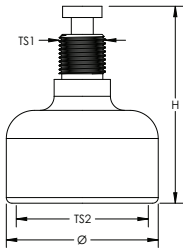

Water Pipe Mast Adaptor

- Mounts air terminals to non-insulated water pipe masts

Material: Aluminum

Part Number	Article Number	Thread Size 1 TS1	Thread Size 2 TS2	Diameter Ø	Height H	Unit Weight
INTCPTADF2BSPF	702297	1/2 BSPP	2 BSPP	70 mm	87.8 mm	0.2 kg
INTCPTADF2NSP	702298	1/2 BSPP	2 NPSF	70 mm	87.8 mm	0.2 kg