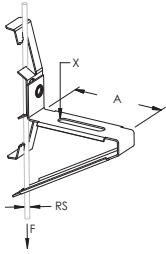

Cable Tray to Rod Clip

- Supports cable tray up to 68mm wide

Material: Spring Steel
Finish: CADDY® ARMOUR

Part Number	Article Number	Rod Size RS	A	X	Static Load F
4Z34CTS	172950	M4, M6, M8	68 mm	35 x 6.5 mm	110 N
6Z34CTS	172960	M8, M10, M12	68 mm	35 x 6.5 mm	110 N