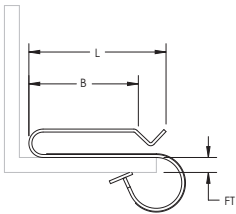

LF2/LF3 Cable Snap Clip

- Supports up to two runs of cables
- Attaches easily to beam or joist

Material: Steel
Finish: Electrogalvanized

Part Number	Article Number	Flange Thickness FT	Length L	B
LF2	187400	5 – 12 mm	45 mm	35 mm