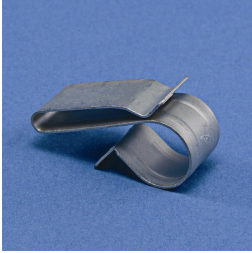

LF2/LF3 Cable Snap Clip

- Supports up to two runs of cables
- Attaches easily to beam or joist

Material: Steel
Finish: Electrogalvanized

Part Number	Article Number	Flange Thickness FT	Length L	B
LF2	187400	5 – 12 mm	45 mm	35 mm