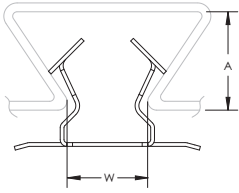

# SCD Dovetail Mount Cable Snap Clip Adaptor

- Adaptor to fix up to two 245C snap clips to a dovetail deck
- Provides support for low voltage cables

Material: Spring Steel  
Finish: CADDY® ARMOUR

Part Number	Article Number	Width W	A
SCD1722	188180	17 – 22 mm	14 mm Min