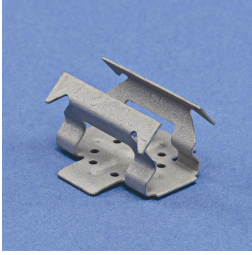

# SCD Dovetail Mount Cable Snap Clip Adaptor

- Adaptor to fix up to two 245C snap clips to a dovetail deck
- Provides support for low voltage cables

Material: Spring Steel  
Finish: CADDY® ARMOUR

Part Number	Article Number	Width W	A
SCD1722	188180	17 – 22 mm	14 mm Min