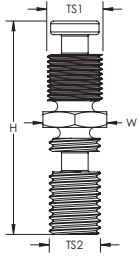

ER1 Mast Terminal Adaptor

- Connects ERICO® SYSTEM 3000 air terminals to ER stainless steel upper mast sections

Material: Stainless Steel 304

Part Number	Article Number	Thread Size 1 TS1	Thread Size 2 TS2	Height H	Width W	Unit Weight
INTCPTADM3/4UNC	702299	1/2 BSPP	3/4 UNC	79.6 mm	23.81 mm	0.1 kg