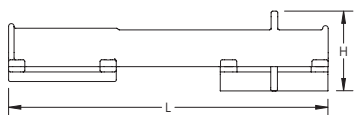

Mast Coupler

- Connects fiberglass mast to lower aluminum mast
- Provides guy attachment points and ERICO® ERICORE exit point

Material: Aluminum

Part Number	Article Number	Height H	Length L	Width W	Hole Size HS	Unit Weight
ILCOUPL	701320	113 mm	475 mm	137 mm	10 mm	2.25 kg